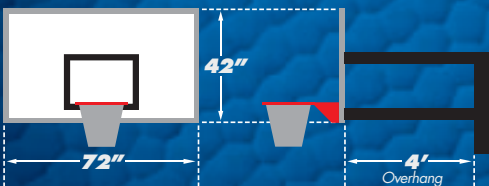

6" x 6"

One-Piece Steel Pole

3' OVERHANG

Welded Extension Arms

HEAVY-WEIGHT

Pro-Style Flex Rim

ALL-STEEL, PRECISE

Height Adjustment

GS-III

54" x 38"
Tempered Glass Backboard

5" x 5"
One-Piece Steel Pole

3' OVERHANG
Welded Extension Arms

MEDIUM-WEIGHT
Pro-Style Flex Rim

ALL-STEEL, PRECISE
Height Adjustment

SIDE-BY-SIDE COMPARISON

	Backboard Width	Backboard Height	Overhang	Tempered Class Backboard	6" x 6" Steel Pole	5" x 5" Steel Pole	Heavy-Weight Rim	Medium-Weight Rim	All-Steel Height Adjustment
GS-I	72"	42"	4'	✓	✓		✓		✓
GS-II	60"	38"	3'	✓	✓		✓		✓
GS-III	54"	38"	3'	✓		✓		✓	✓