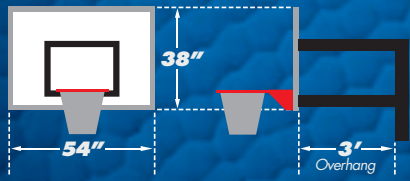

Additional Information

Visit our website at www.goalrilla.com for more information – including additional product specifications, complete product manuals, and answers to frequently asked questions.