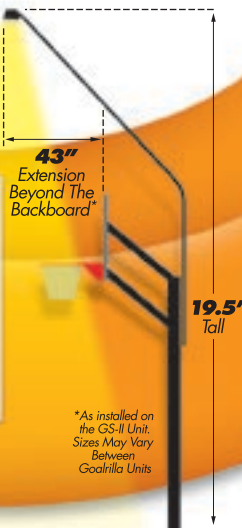

Patented Extended Design

Extended **up** and **over** the players – directs the light **down** onto the court instead of out and into the players' eyes.

BACKBOARD PADS

- Weather Proof, Pro-Style Pads
- Made Of Rugged Poly Material
- Simply Place On Backboard For Added Protection

DELUXE POLE PAD

- Two-Piece Construction Allows For Easy And Quick Installation
- 4" Thick Front Pad For The Ultimate In Player Protection