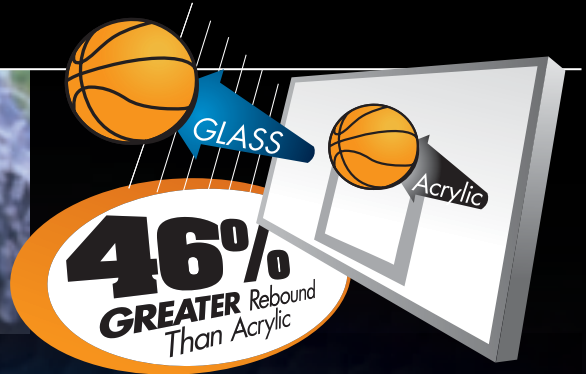

- Tempered Glass Backboards Are Used In High School, College And Pro Programs
- Complies With ASTM Performance Standards

PRO-STYLE FLEX RIM

- Stainless Steel Components
- Allows for True, Aggressive Slam Dunk Action