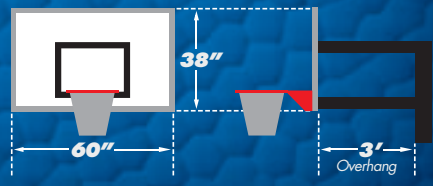

6" x 6"

One-Piece Steel Pole

3' OVERHANG

Welded Extension Arms

HEAVY-WEIGHT

Pro-Style Flex Rim

ALL-STEEL, PRECISE

Height Adjustment